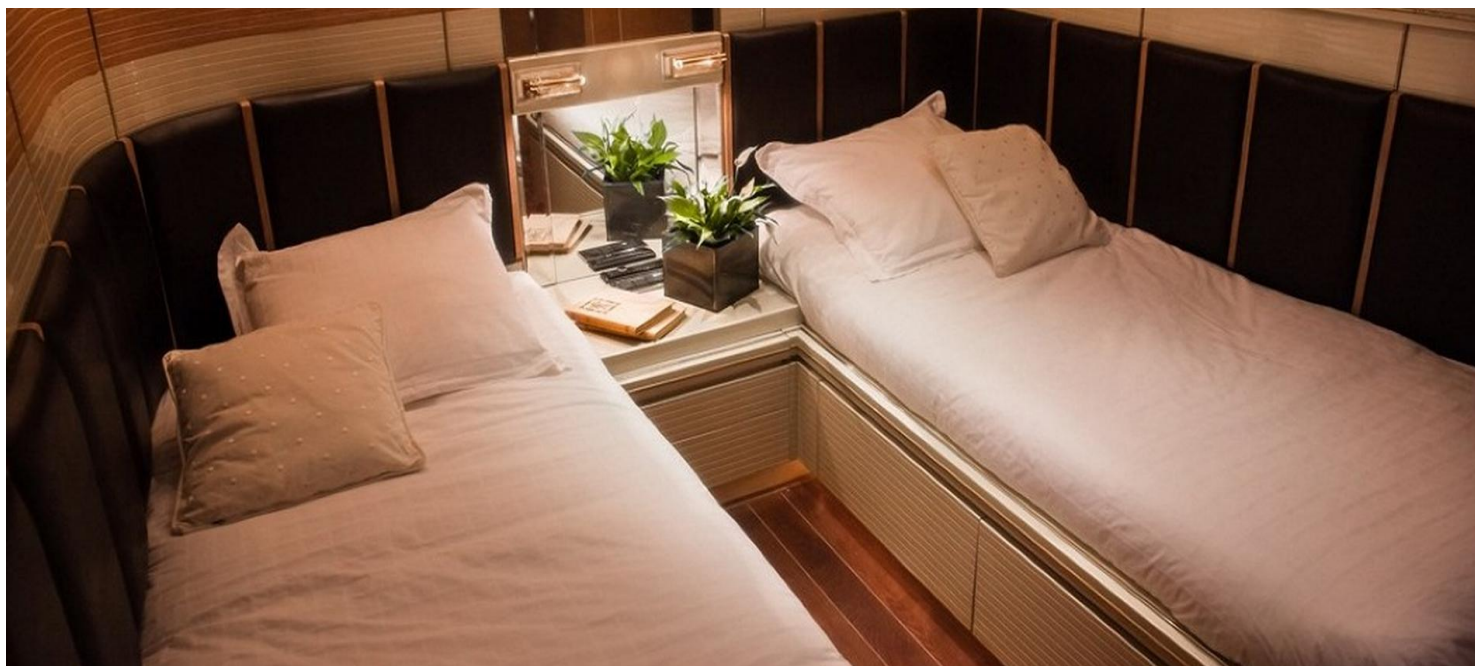

Mondomarine 30 m (98 ft) Yacht for rent CHAMADE