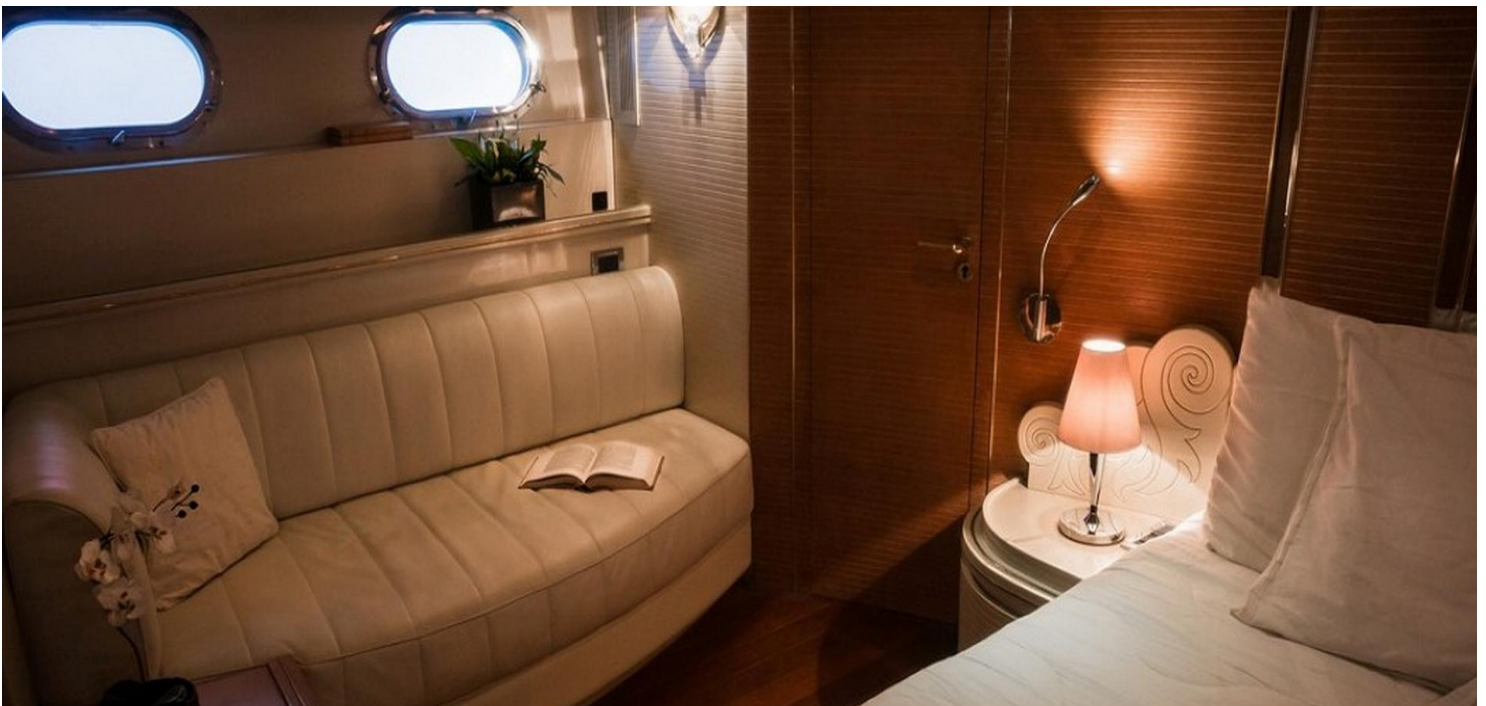

Mondomarine 30 m (98 ft) Yacht for rent CHAMADE