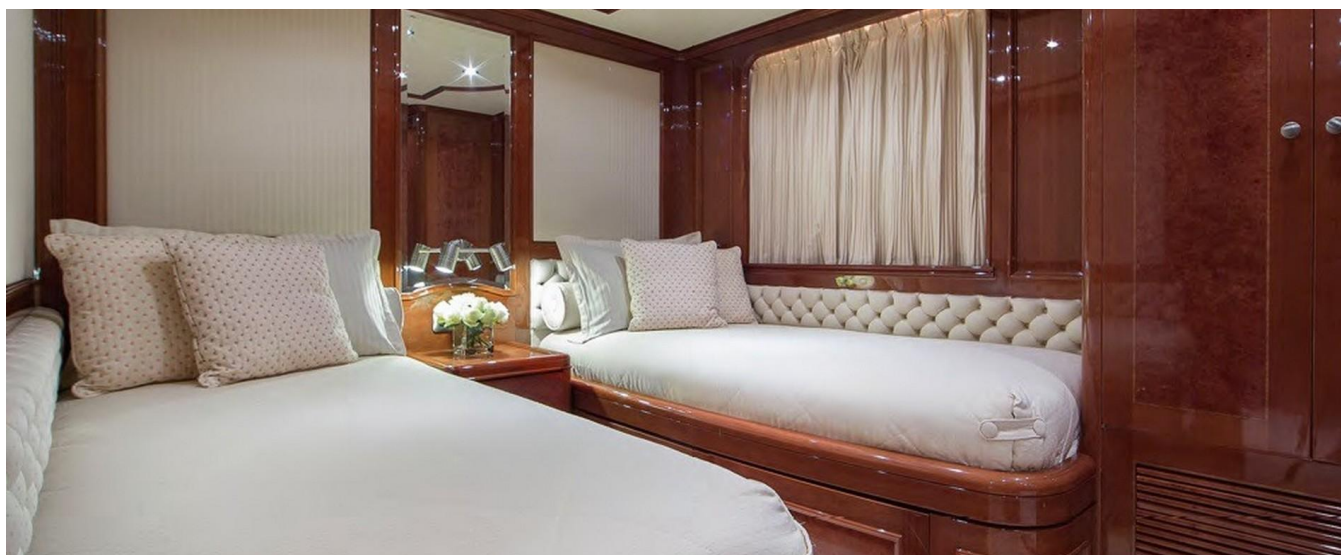

Benetti 35 m (115 ft) 36 Passenger Day Charter

ACCAMA